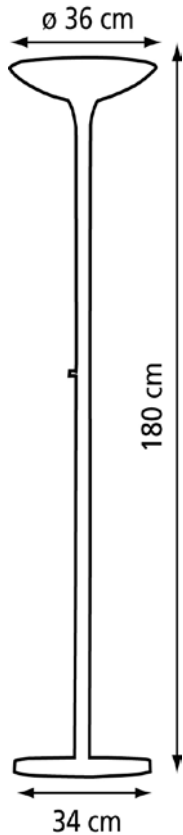

Its bowl enamelled inside ensures an optimal diffusion of the indirect lighting. Its ballasted base guarantees the stability of the whole, even near traffic areas.

Dimmer on the mast

DIMENSIONS

TECHNICAL FEATURES

Materials

- Steel, Epoxy coating
- Bowl with white enamelled inside

Source

LED built-in*: rated power 22W
*cannot be replaced

| SAP no. | Colours | Energy consumption KW/1000 h | Lm | Lm/W | Colour T° | CRI | Source's lifetime* | Warranty | Net weight | EAN code |
|-----------|---------------------|------------------------------|------|------|-----------|-----|--------------------|----------|------------|---------------|
| 400090467 | Black | 22 | 2200 | 100 | 3000 K | >80 | 10 years | 3 years | 8,5kg | 3595560014040 |
| 400090468 | Metal grey | 22 | 2200 | 100 | 3000 K | >80 | 10 years | 3 years | 8,5kg | 3595560014057 |
| 400090469 | Black articul. | 22 | 2200 | 100 | 3000 K | >80 | 10 years | 3 years | 8,9 kg | 3595560014064 |
| 400090473 | Metal grey articul. | 22 | 2200 | 100 | 3000 K | >80 | 10 years | 3 years | 8,9 kg | 3595560014071 |